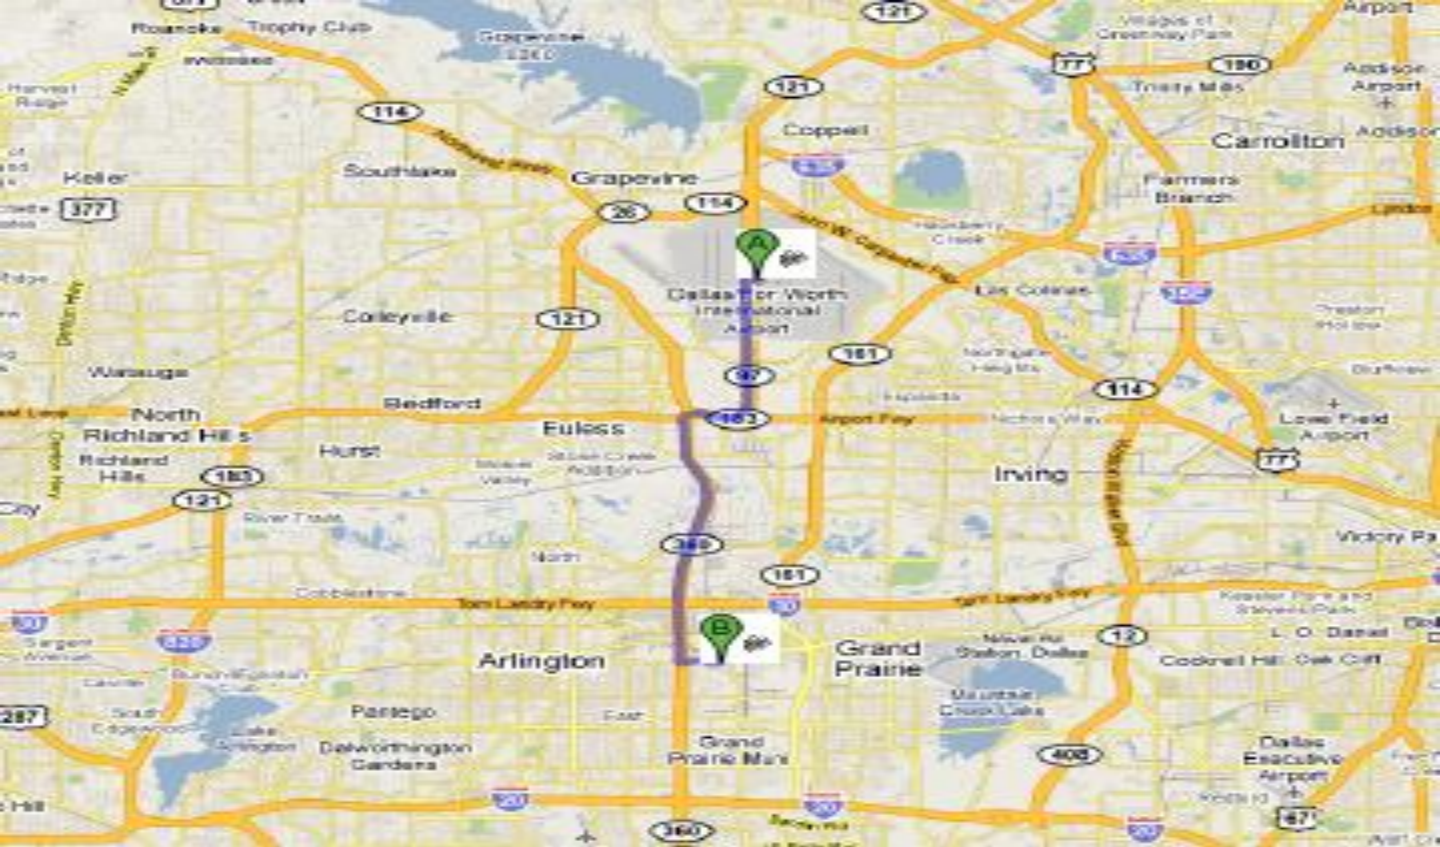

**ROUND TRIP AIRPORT SHUTTLE SERVICE AVAILABLE  
\$15 GETS YOU THE SHUTTLE, DINNER, AND A DRINK!**

**RESERVATIONS REQUESTED BUT NOT REQUIRED**

**[RSVP@VFWPOST8561.ORG](mailto:RSVP@VFWPOST8561.ORG) OR 817 633 8332**

Dallas/Fort Worth International Airport, Irving, TX 75038

1. Head southwest go 272 ft  
total 272 ft
2. Slight right go 305 ft  
total 0.1 mi
3. Turn left toward TX-97 Spur  
*Partial toll road* go 0.1 mi  
total 0.3 mi
4. Take the ramp onto TX-97 Spur  
*Partial toll road*  
About 5 mins go 3.8 mi  
total 4.1 mi
5. Take the exit onto TX-360 S toward Arlington  
About 8 mins go 8.2 mi  
total 12.3 mi
6. Take the exit toward Abram St go 0.2 mi  
total 12.5 mi
7. Merge onto S Watson Rd  
About 1 min go 0.2 mi  
total 12.7 mi
8. Turn left toward E Abram St  
About 1 min go 0.2 mi  
total 12.9 mi
9. Continue straight onto E Abram St go 0.4 mi  
total 13.3 mi
10. Turn right at Pee Wee St go 0.1 mi  
total 13.4 mi
11. Turn left at Howell St  
Destination will be on the left  
About 1 min go 0.2 mi  
total 13.6 mi